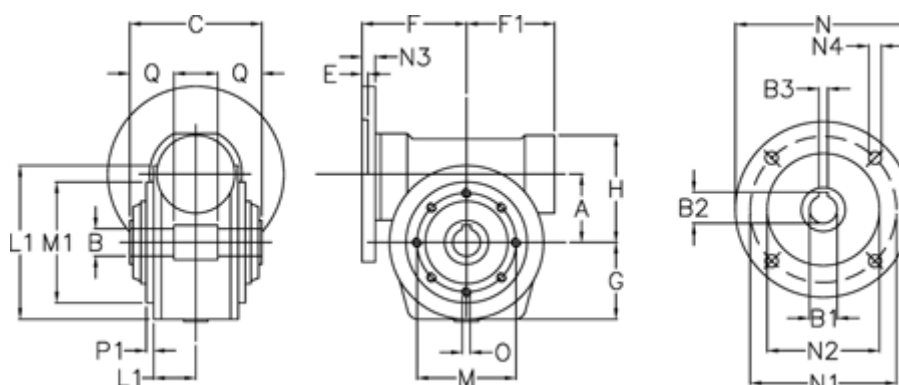

Data Sheet

Article number: 3902150056740

Description: Worm gear
VF 150-P-56-100B5, without lubrication

Measures

A	= 150	F1	= 179	N1	= 215
B	= 50 H7	G	= 180	N2	= 180
B1 E7	= 28	H	= 218	N3	= 11
B2	= 31.3	L	= 250	N4	= 13
B3 H9	= 8	L1	= 83.5	O	= M14x23
C	= 175	M	= 215	P1	= 4
E	= 2	M1	= 180	Q	= 55
F	= 190	N	= 250		